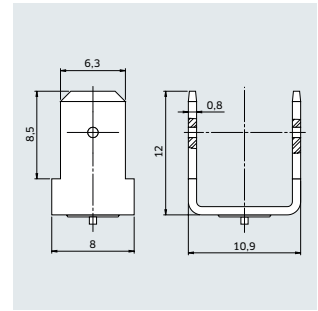

## POLYSTIC® weld studs

Weld-on tabs, 6.3 mm, for capacitor discharge (CD) stud welding

### Material

■ Stainless steel

Thread type	Tab dimensions [mm]	Overall height [mm]	Width [mm]	Depth [mm]	Article No.
single-end	6.3	12.0	8.0	9.8	434 207 000

## POLYSTIC® weld studs

Weld-on tabs 6.3 mm, for capacitor discharge (CD) stud welding

### Material

■ Stainless steel

Thread type	Tab dimensions [mm]	Overall height [mm]	Width [mm]	Depth [mm]	Article No.
double-end	6.3	12.0	8.0	10.9	434 286 002