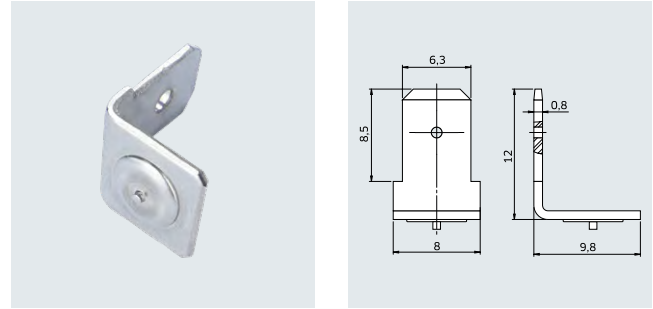

## POLYSTIC® weld studs

Weld-on tabs, 6.3 mm, for capacitor discharge (CD) stud welding

### Material

■ Stainless steel

Thread type	Tab dimensions [mm]	Overall height [mm]	Width [mm]	Depth [mm]	Article No.
single-end	6.3	12.0	8.0	9.8	434 207 000

## POLYSTIC® weld studs

Weld-on tabs 6.3 mm, for capacitor discharge (CD) stud welding

### Material

■ Stainless steel

Thread type	Tab dimensions [mm]	Overall height [mm]	Width [mm]	Depth [mm]	Article No.
double-end	6.3	12.0	8.0	10.9	434 286 002